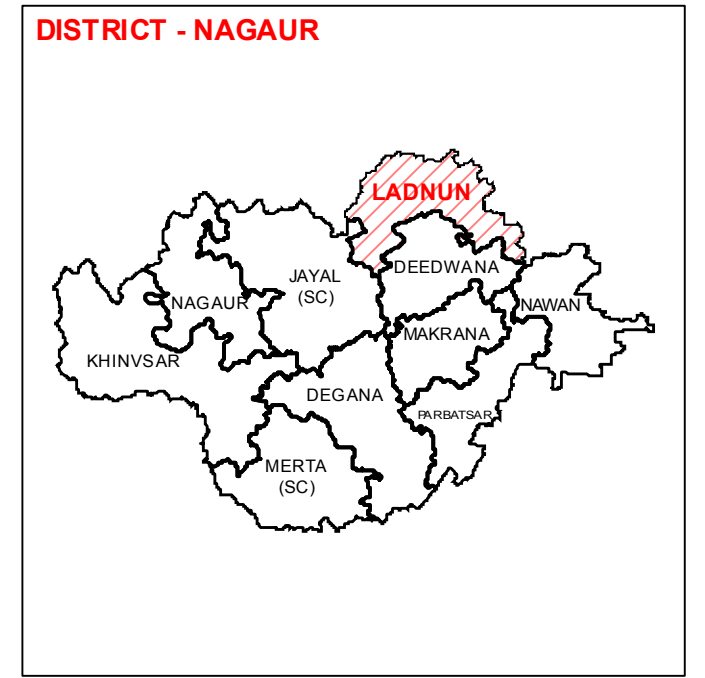

ASSEMBLY CONSTITUENCY - LADNUN-106 DISTRICT - NAGOUR

State Remote Sensing Application Centre
DST, GoR, Jodhpur

Legend

- T Tehsil Headquarter
- R ILR Headquarter
- P Patwar Circle Headquarter
- Tehsil Name Tehsil Boundary
- ILR Circle Name ILR Circle Boundary
- Patwar Circle Boundary Patwar Circle Boundary
- Village Name Village Boundary