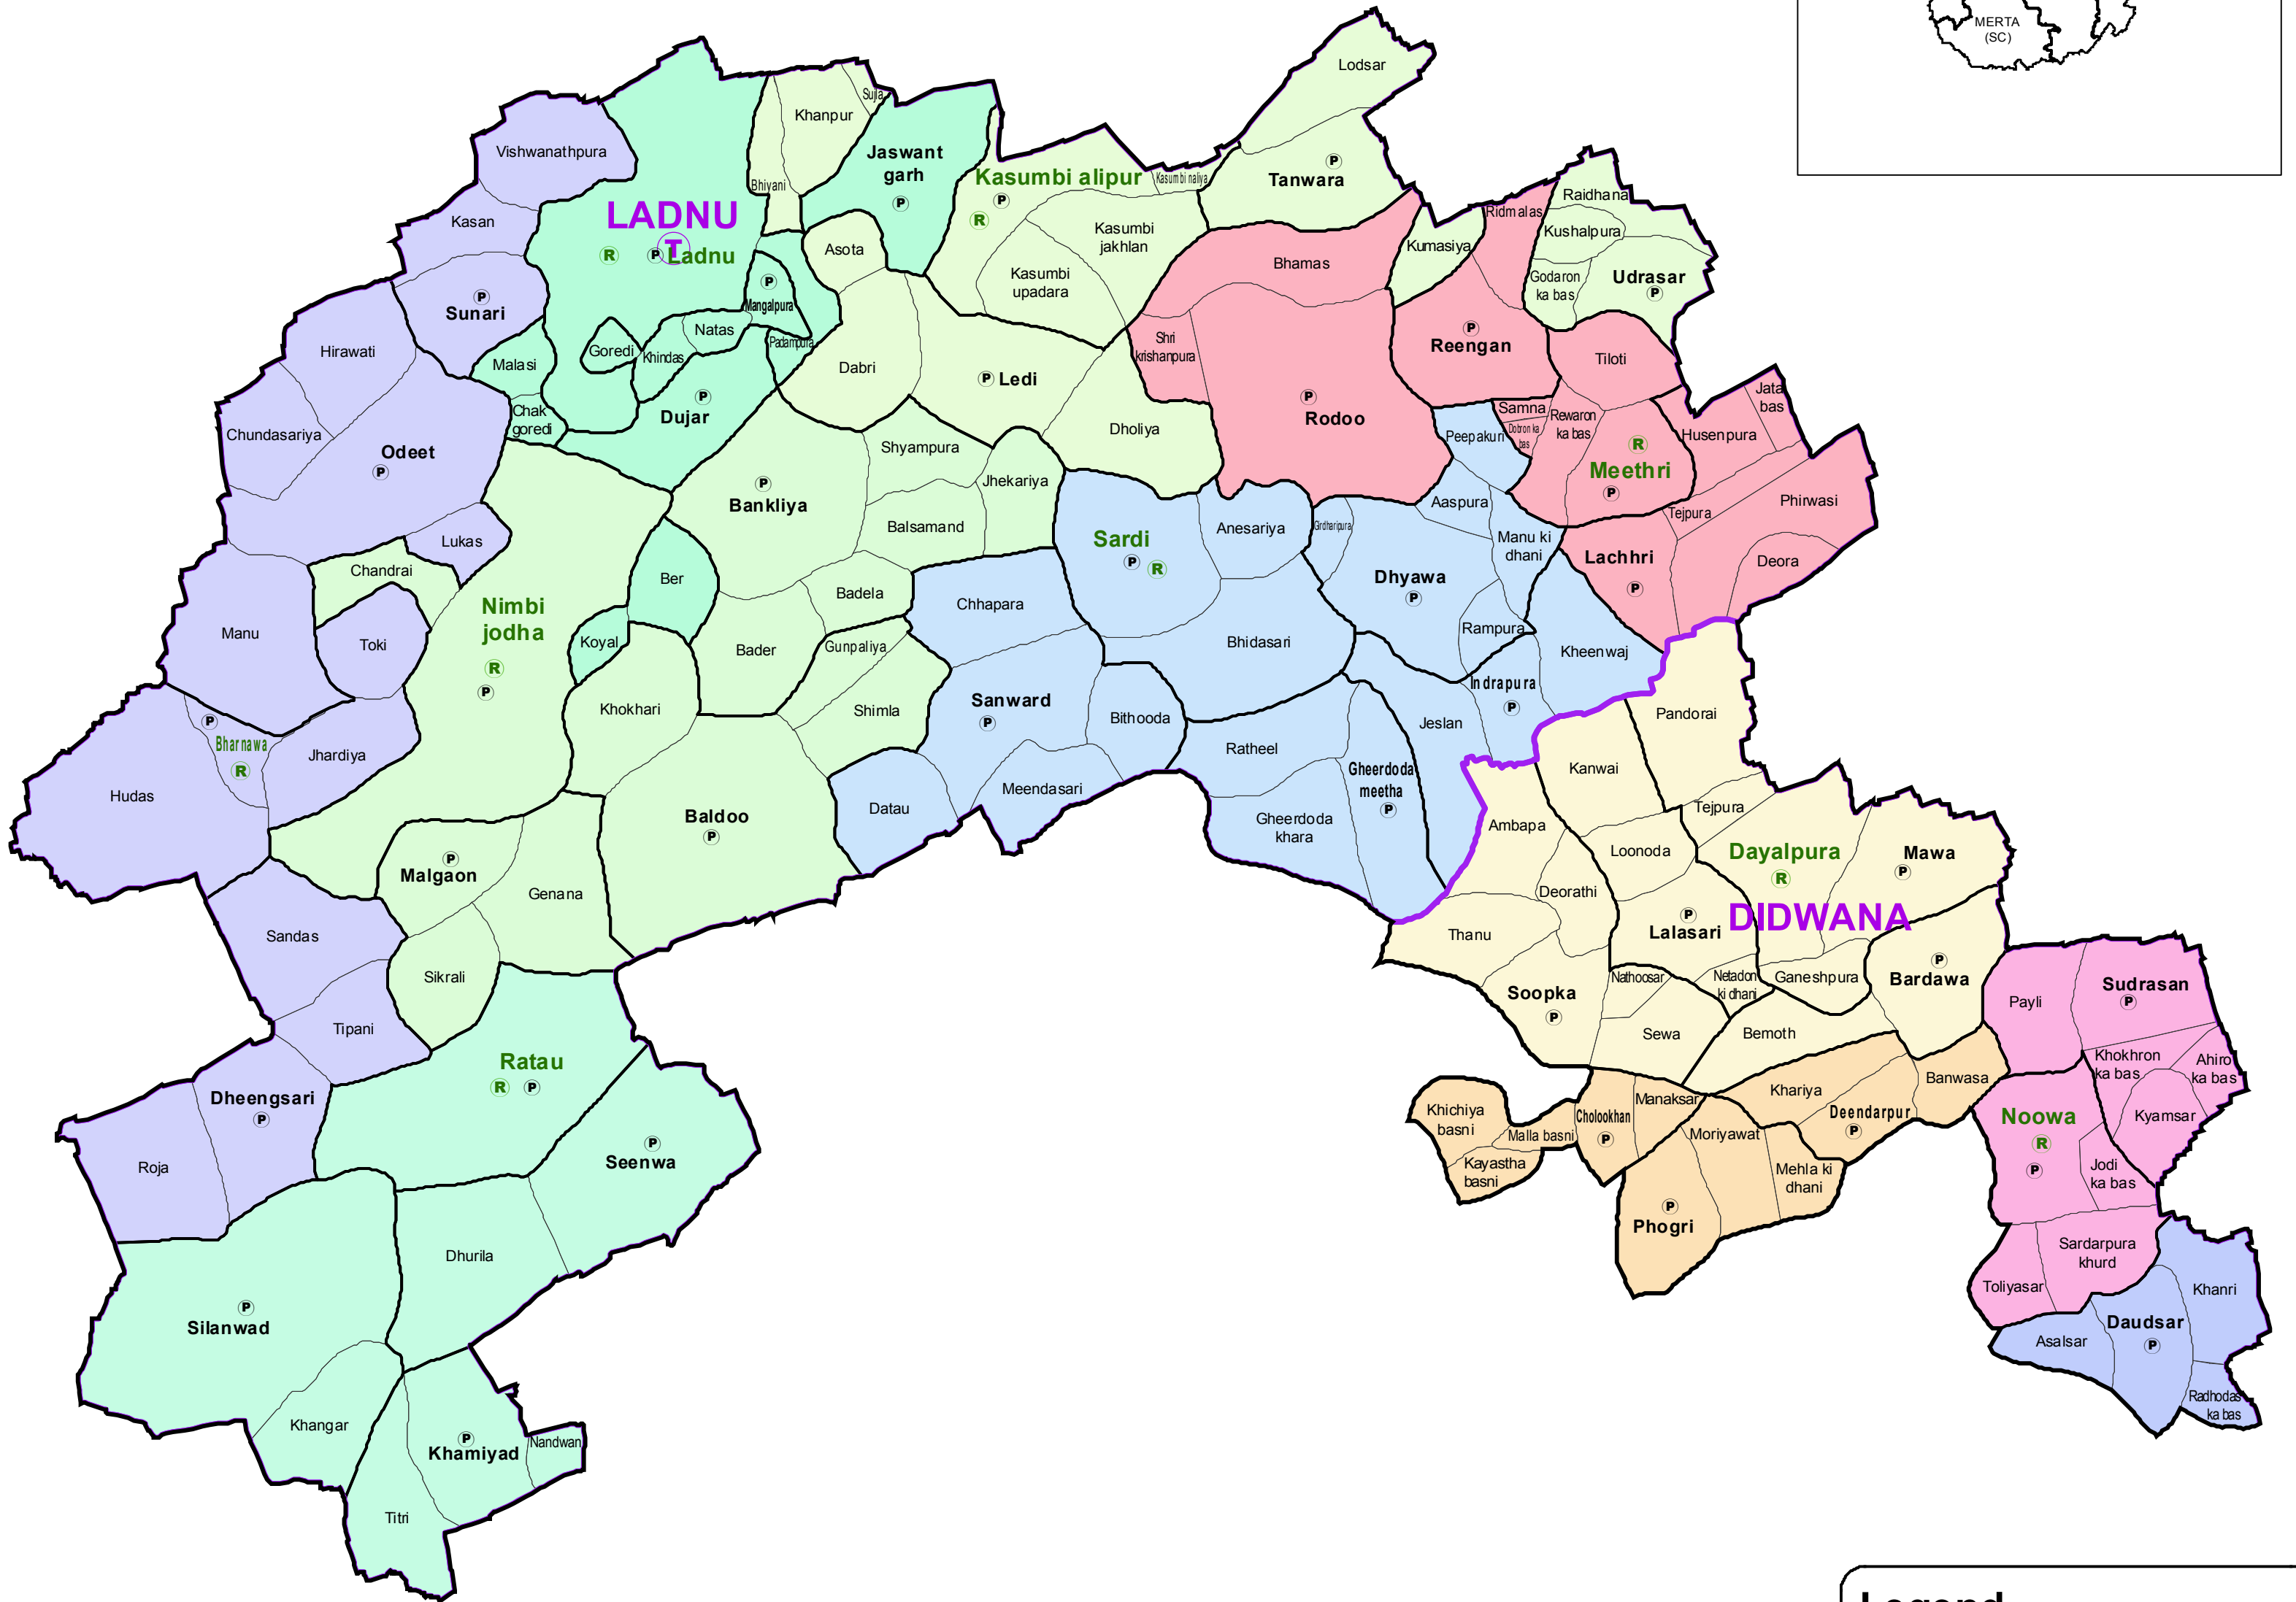

ASSEMBLY CONSTITUENCY - LADNUN-106 DISTRICT - NAGOUR

State Remote Sensing Application Centre
DST, GoR, Jodhpur

Legend

- T Tehsil Headquarter
- R ILR Headquarter
- P Patwar Circle Headquarter
- Tehsil Name Tehsil Boundary
- ILR Circle Name ILR Circle Boundary
- Patwar Circle Boundary Patwar Circle Boundary
- Village Name Village Boundary